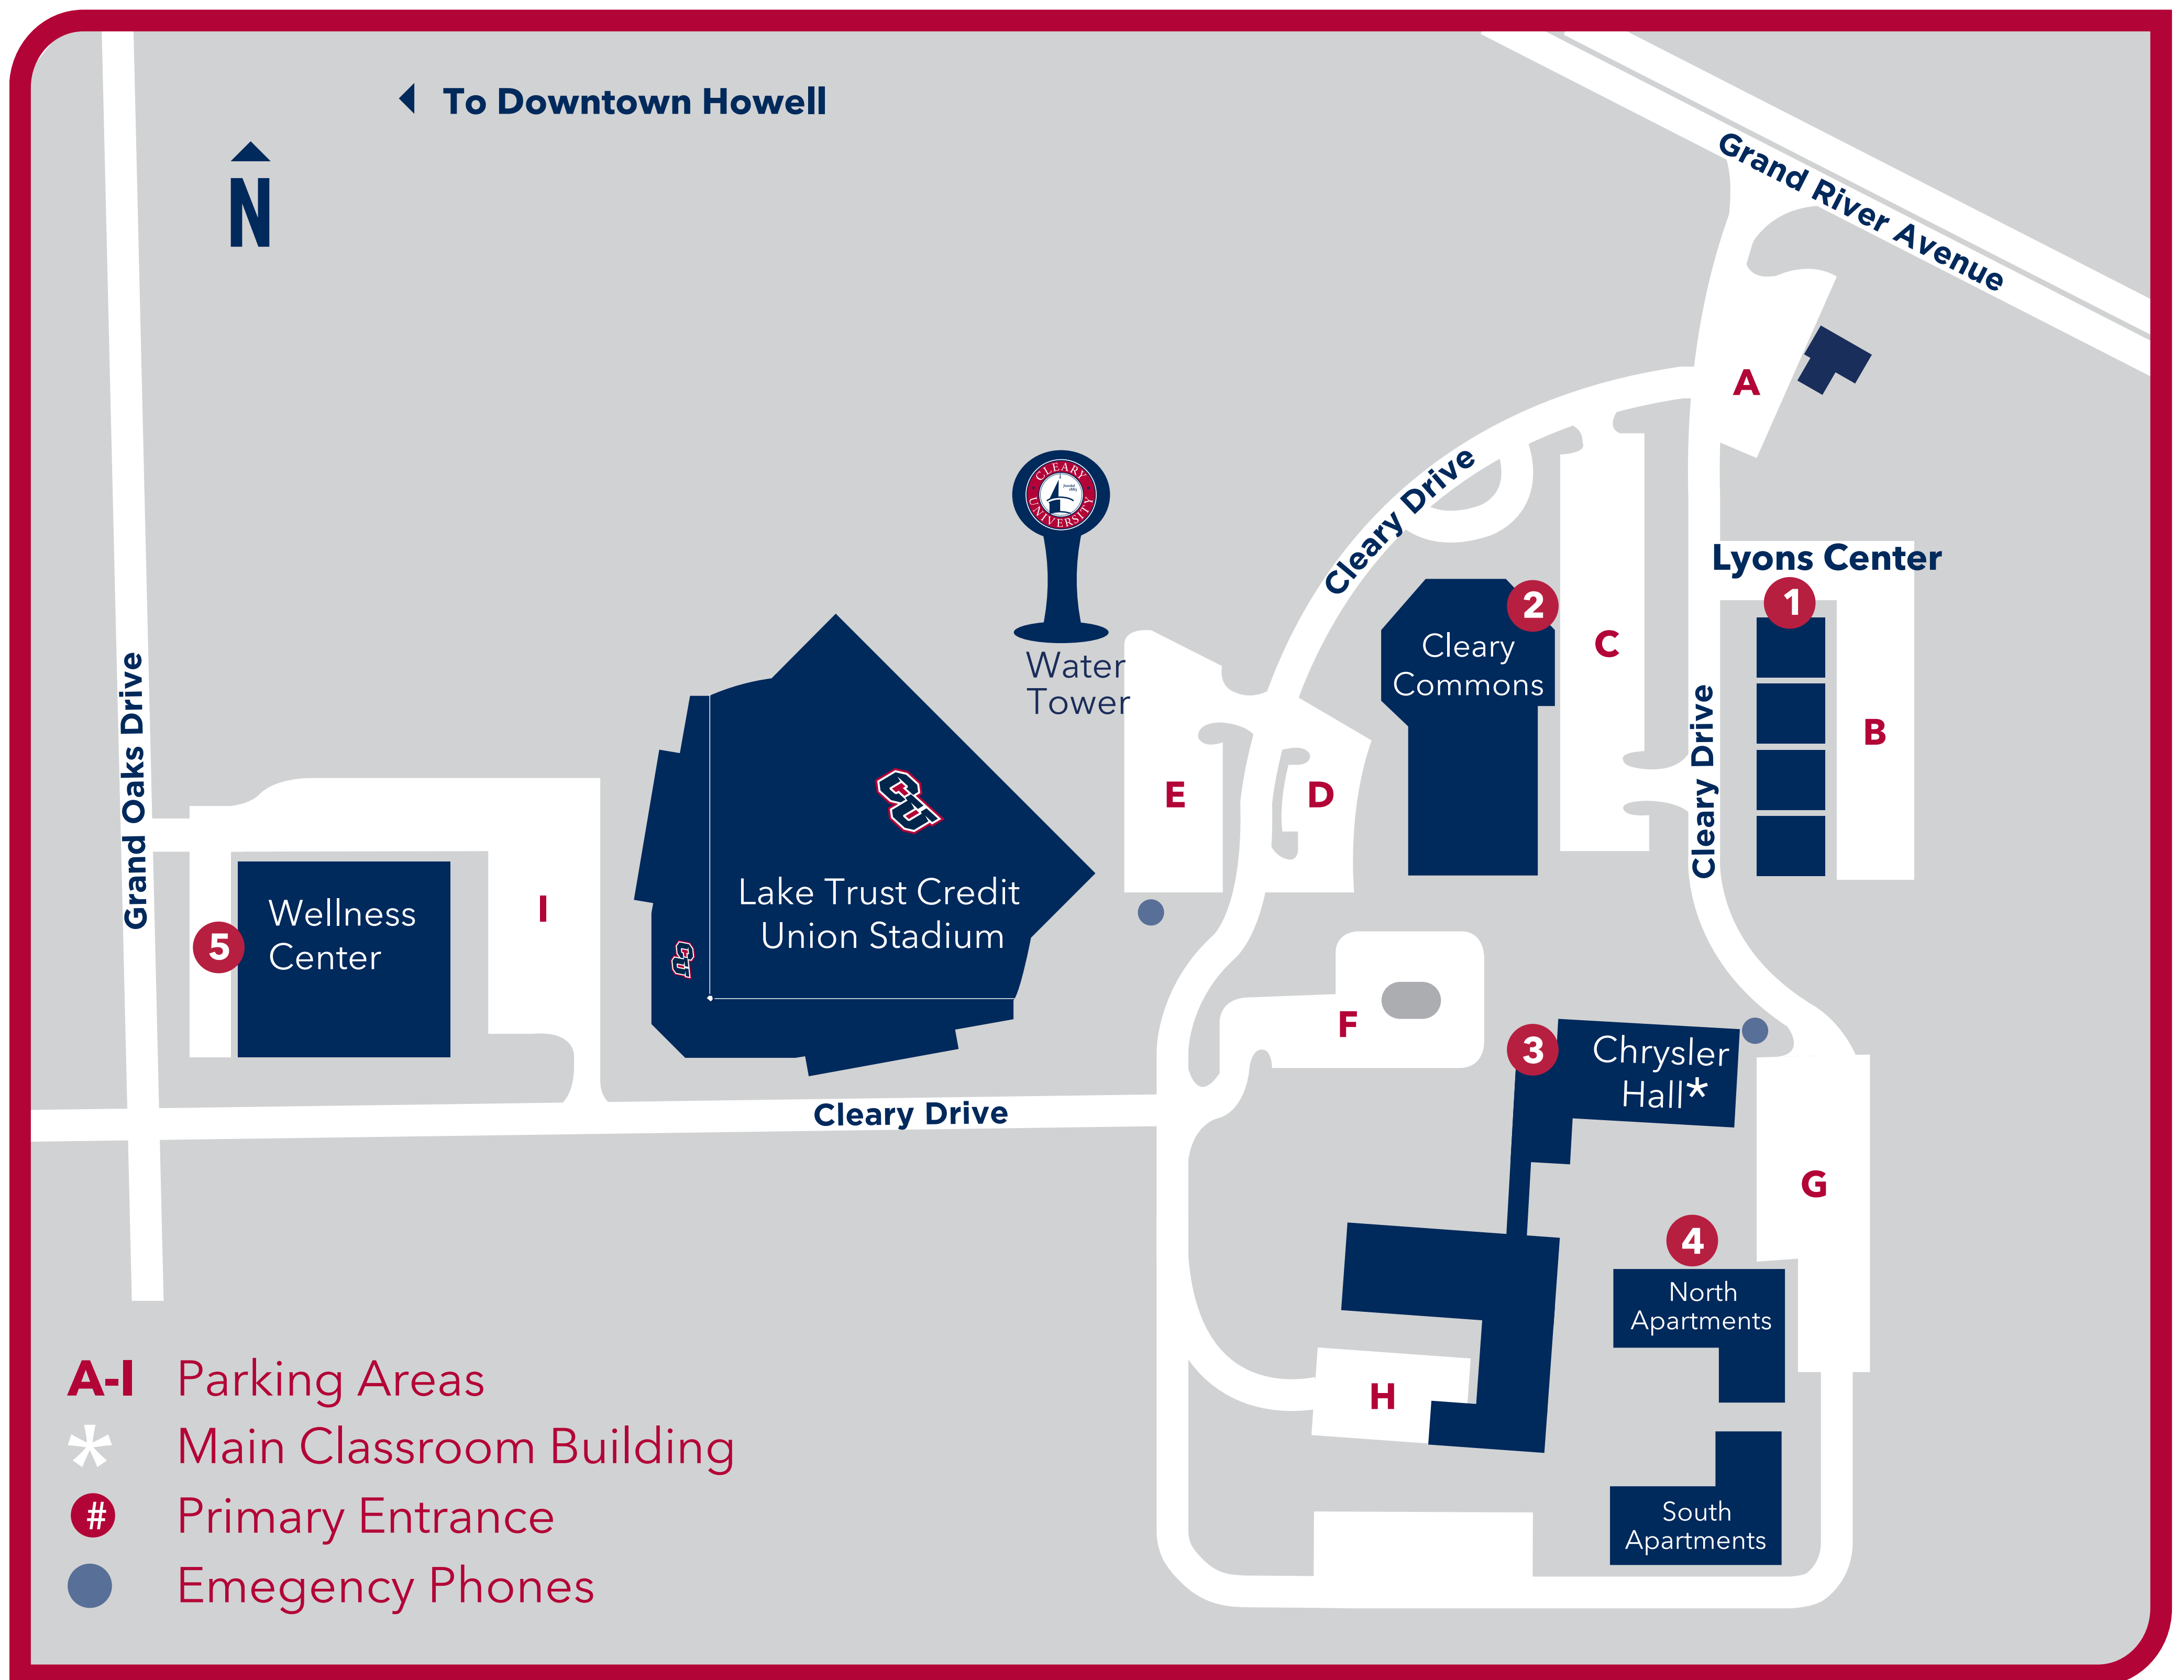

CLEARY UNIVERSITY CAMPUS MAP

1

LYONS CENTER

- ADMISSIONS
- ADVANCEMENT
- BUSINESS OFFICE
- FINANCIAL AID
- MARKETING AND COMMUNICATIONS

3

CHRYSLER HALL

- ACADEMIC OFFICES
- ARTHUR SECUNDA MUSEUM
- CAREER SERVICES
- CLASSROOMS
- COUGARS DEN - SPIRIT SHOP AND BOOKSTORE
- COUNSELING SERVICES
- IT SUPPORT
- OFFICE OF THE PRESIDENT
- OFFICE OF THE PROVOST

2

CLEARY COMMONS

- STUDENT DINING
- CLASSROOMS
- ESPORTS ARENA
- CLANCY'S CAFE

4

RESIDENTIAL HALLS

5

WELLNESS CENTER

- ATHLETIC DIRECTOR
- COACHES' OFFICES
- DEMONSTRATION KITCHEN
- GYM AND WORKOUT FACILITY
- ATHLETIC TRAINING
- WRESTLING CENTER
- GOLF TRAINING CENTER

LIVINGSTON

MAIN CAMPUS
3750 Cleary Drive
Howell, MI 48843

DETROIT

CLEARY UNIVERSITY -
DURFEE INNOVATION SOCIETY
2470 Collington St.
Detroit, MI 48206

800-686-1883

CLEARY.EDU